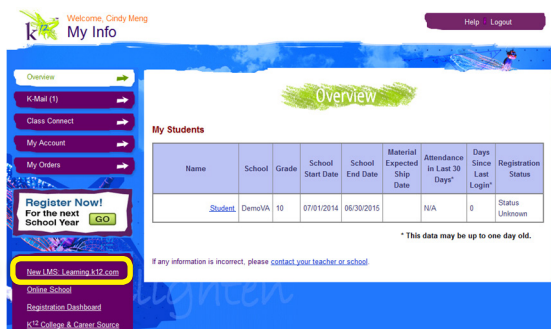

03. Access the New K¹² Online High School.